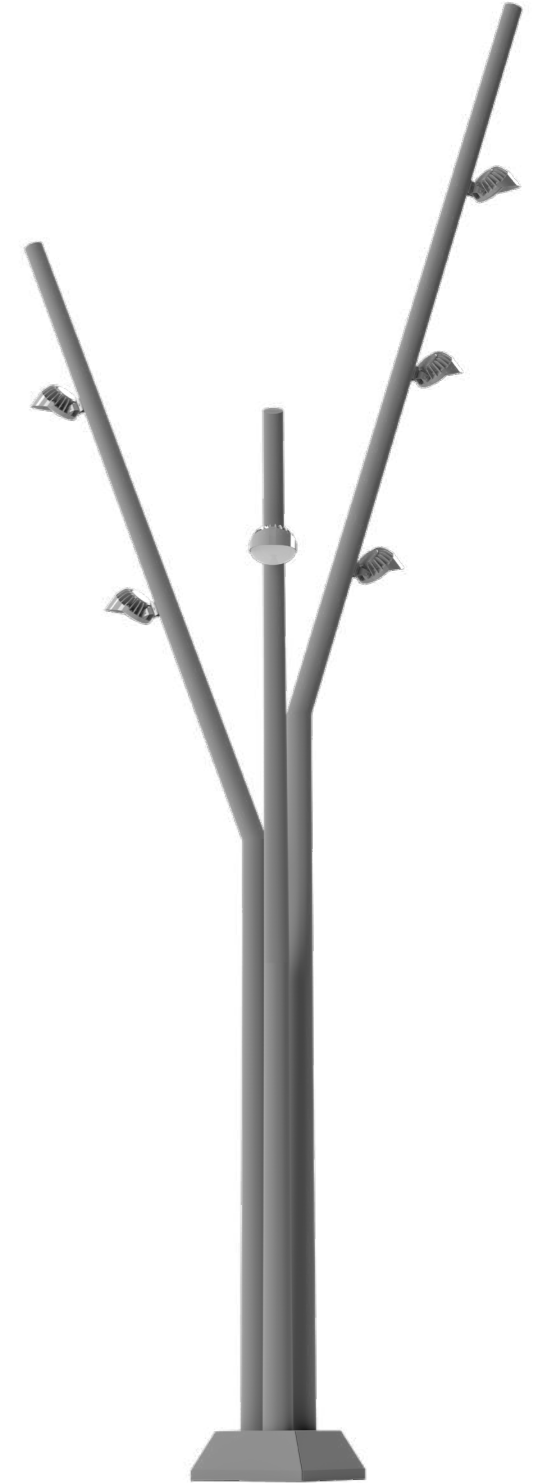

STANDARD SPECIFICATIONS

- The product in the image is 5+4+3m.
- Please contact us for your design requests in different sizes and sizes.
- Decorative poles; It is produced with customer approval after static calculations according to the climate and the luminaire load to be used.

Buse®
aydınlattırma