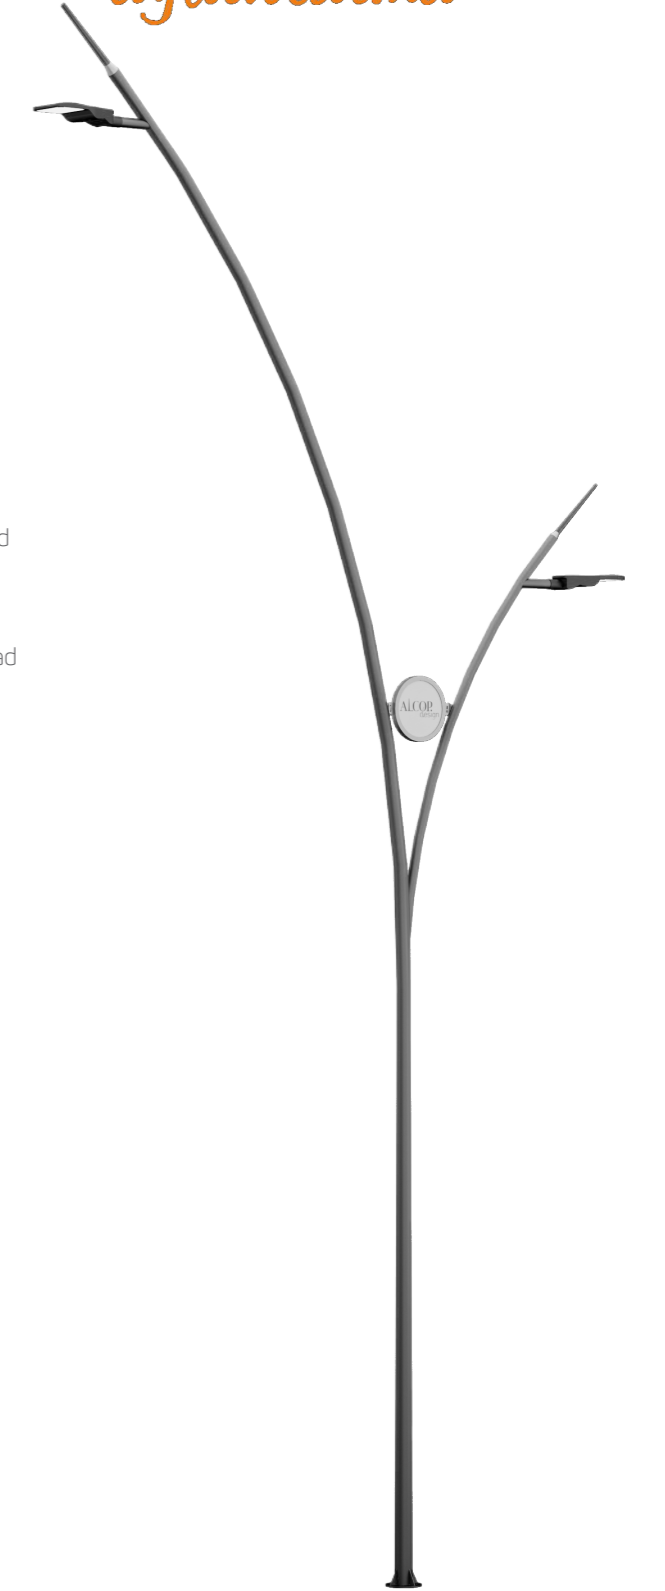

STANDARD SPECIFICATIONS

- The product in the image is 8+6m.
- Please contact us for your design requests in different sizes and sizes.
- Decorative poles; It is produced with customer approval after static calculations according to the climate and the luminaire load to be used.

Buse®
aydınlattırma