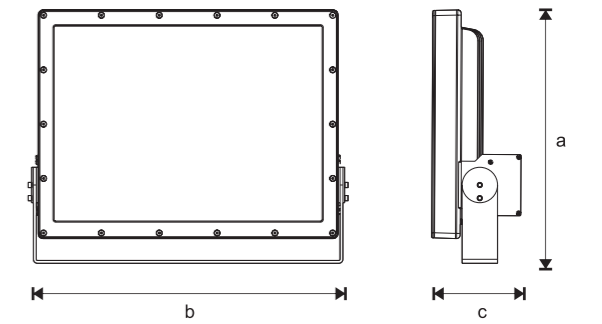

Technical Features / Teknik Özellikler

Lamp Type : Power LED

Warranty : 5 Years

Housing : Aluminium

Glass : 5mm Tempered

Paint : Electrostatic powder coating

IP : 66

Kelvin : 3000-4000-6000

CRI : >80

LED Lifetime : 50.000 h

Power Supply : 220-240 AC 50-60 Hz.

Connectors : Stainless

Environment : Outdoor

Buse®
aydınlattırma