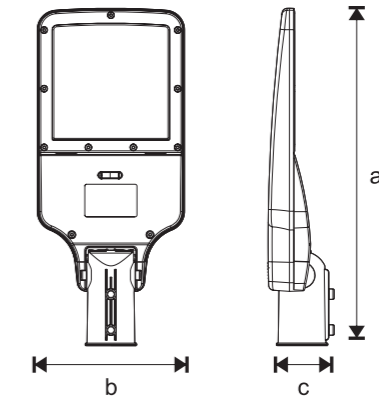

Lens angles / Lens açıları

Asymmetric

Model Model	Power (W) Güç (W)	Led Pcs Led Sayısı	Efficiency Verim	Light Output Işık Şiddeti
ALC40W24HP	40 Watt	24 / 72	%87	4800 lm
ALC50W24HP	50 Watt	24 / 72	%88	5600 lm
ALC60W24HP	60 Watt	24 / 72	%89	6600 lm
ALC80W24HP	80 Watt	24 / 72	%90	7400 lm

Technical Options
Teknik Seçenekler

Dimmer
Dali
Nema 7 socket

24 L : Power Led
72 L : Mid power 3030