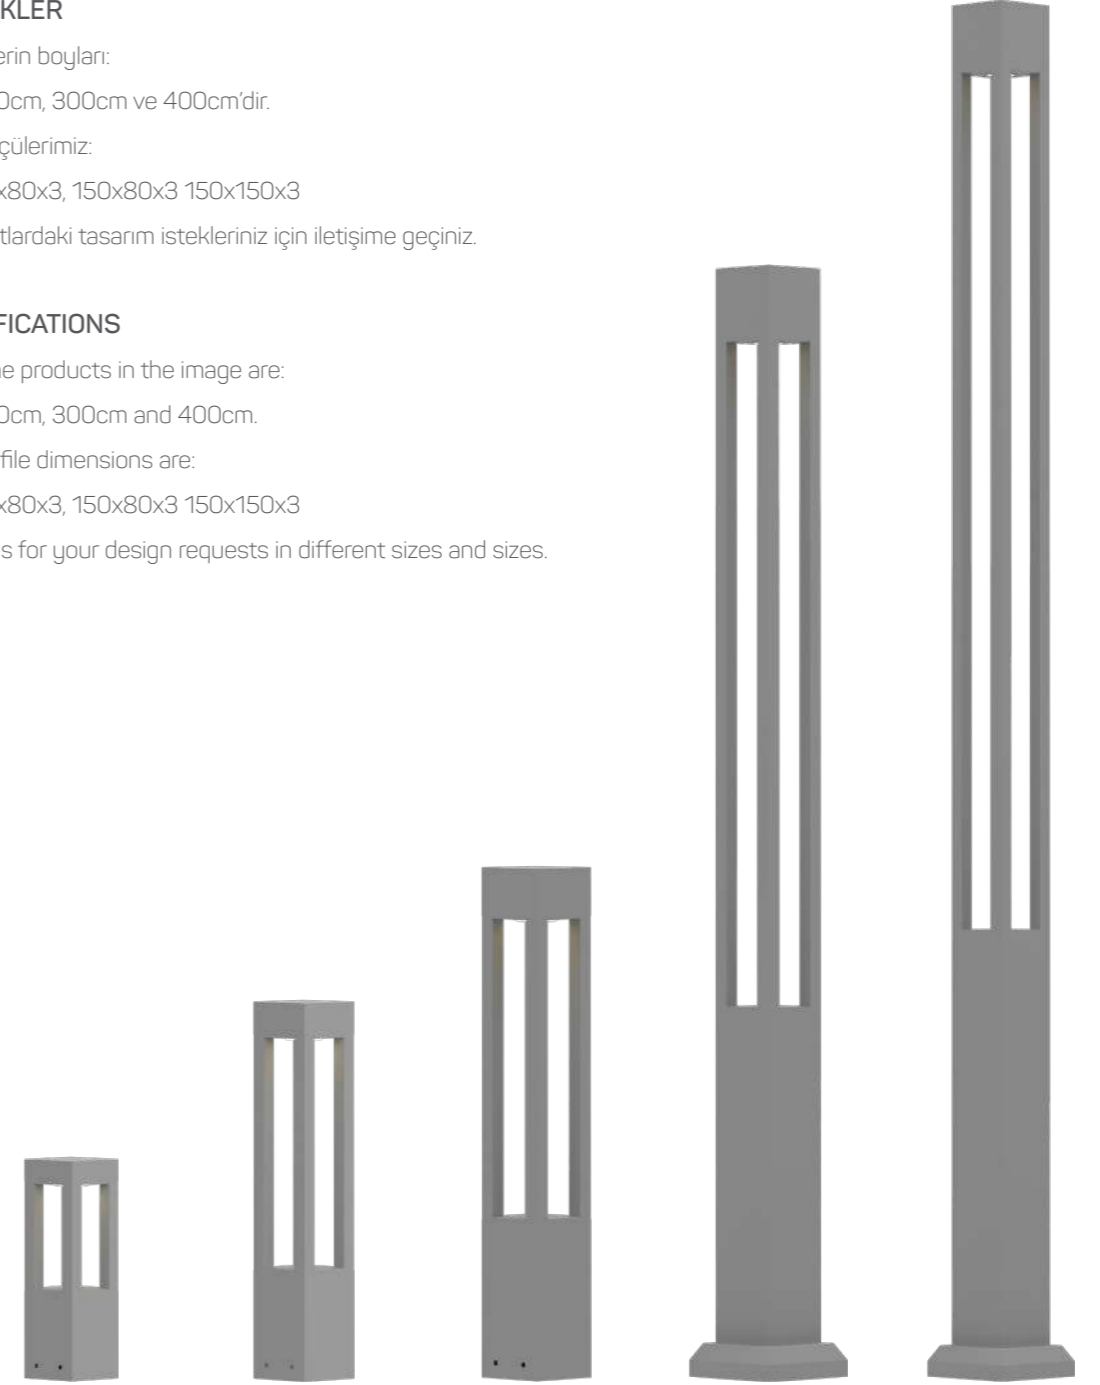

STANDARD SPECIFICATIONS

- The lengths of the products in the image are:
50cm, 80cm, 100cm and 400cm.
- Our standard profile dimensions are:
100x100x3, 120x80x3, 150x80x3 150x150x3
- Please contact us for your design requests in different sizes and sizes.

STANDARD SPECIFICATIONS

- The lengths of the products in the image are:
50cm, 80cm and 400cm.
- Our standard profile dimensions are:
100x100x3, 120x80x3, 150x80x3 150x150x3
- Please contact us for your design requests in different sizes and sizes.

BEMBO

STANDART ÖZELLİKLER

- Görseldeki ürünlerin boyları:
50cm, 80cm, 100cm, 300cm ve 400cm'dir.
- Standart profil ölçülerimiz:
100x100x3, 120x80x3, 150x80x3 150x150x3
- Farklı boy ve ebatlardaki tasarım istekleriniz için iletişime geçiniz.

STANDARD SPECIFICATIONS

- The lengths of the products in the image are:
50cm, 80cm, 100cm, 300cm and 400cm.
- Our standard profile dimensions are:
100x100x3, 120x80x3, 150x80x3 150x150x3
- Please contact us for your design requests in different sizes and sizes.