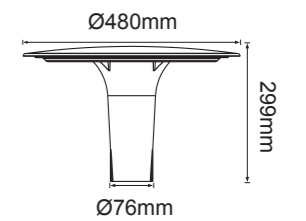

LED Aydınlatma Armatürleri

LED Lighting Fixtures

NOVA

Buse
aydınlama®

STANDART ÖZELLİKLER

1. **Gövde** : Elektrostatik toz boyalı alüminyum enjeksiyon döküm gövde.
   Kapak : UV korumalı PC kapak.
   Güç : 50W - 75W (220VAC)
   LED : Minimum 100.000 saat (L70-85°C) ömürlü, yüksek renksel geriverime sahip (Ra≥80) SMD LED.
   Sürücü : Sabit akım çıkışlı yüksek verimli Sürücü.
   Işık Açısı : 120°
   Işık Rengi : 2700K, 6500K

STANDARD SPECIFICATIONS

1. **Body** : Electrostatic powder coated aluminum injection casting body.
   Lid : UV protected PC cover.
   Power : 50W - 75W (220VAC)
   LED : SMD LED with high color rendering (Ra≥80) with a minimum lifespan of 100,000 hours (L70-85°C).
   Driver : High efficiency Driver with constant current output.
   Light Angle : 120°
   Light Color : 2700K, 6500K