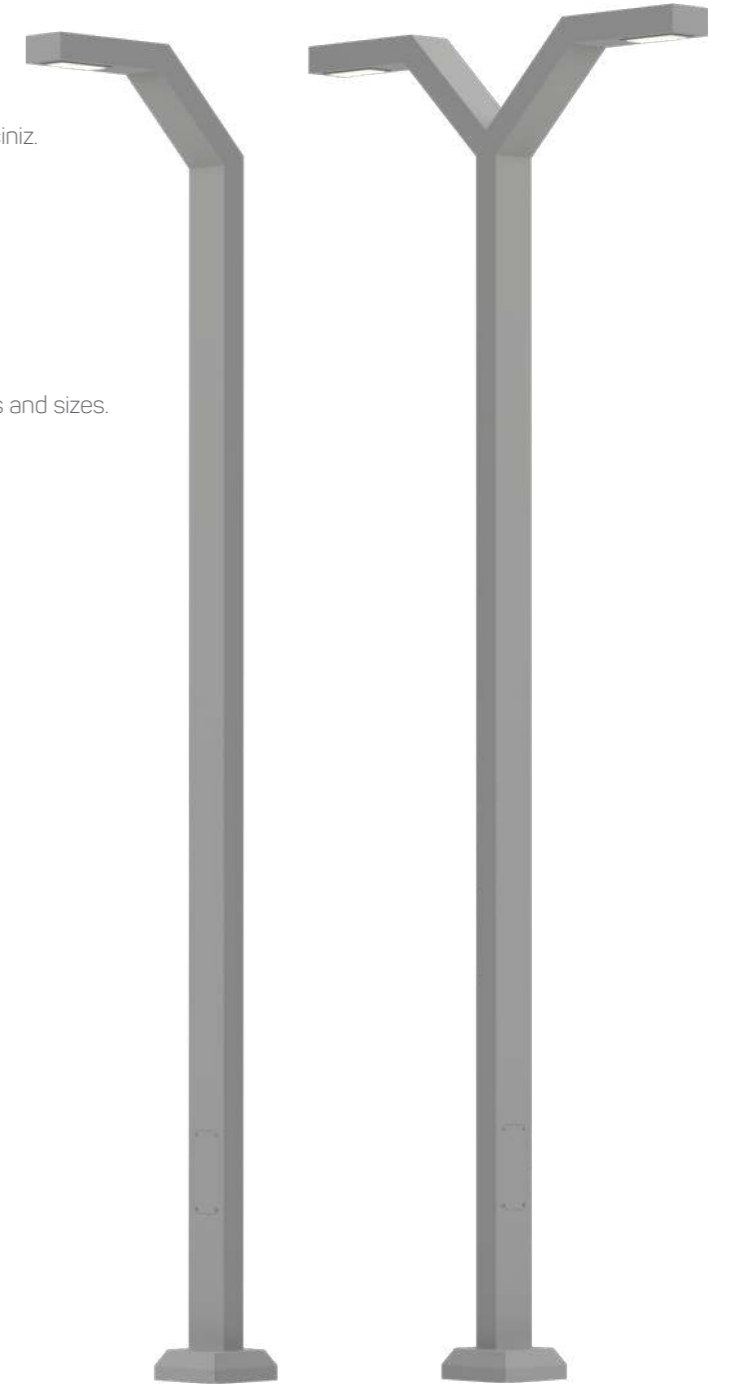

STANDARD SPECIFICATIONS

- The lengths of the products in the image are:
50cm, 80cm, 100cm and 400cm.
- Our standard profile dimensions are:
100x100x3, 120x80x3, 150x80x3 150x150x3
- Please contact us for your design requests in different sizes and sizes.

ROSE

STANDART ÖZELLİKLER

- Görseldeki ürünlerin boyları: 400cm'dir.
- Standart profil ölçülerimiz:
100x100x3, 120x80x3, 150x80x3 150x150x3
- Farklı boy ve ebatlardaki tasarım istekleriniz için iletişime geçiniz.

STANDARD SPECIFICATIONS

- The lengths of the products in the image are: 400cm.
- Our standard profile dimensions are:
100x100x3, 120x80x3, 150x80x3 150x150x3
- Please contact us for your design requests in different sizes and sizes.