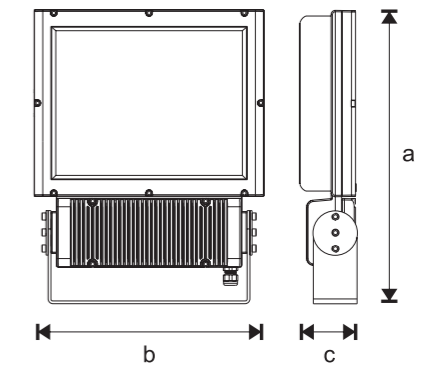

LED Aydınlatma Armatürleri

LED Lighting Fixtures

MAGIC

STANDART ÖZELLİKLER / STANDARD SPECIFICATIONS

Body dimensions : a: 422 x b: 330 x c: 80mm

Pack dimensions : a: 430 x b: 350 x c: 100mm

Weight : 9kg

Technical Features / Teknik Özellikler

Lamp Type : Power LED

Warranty : 5 Years

Housing : Aluminium

Glass : 5mm Tempered

Paint : Electrostatic powder coating

IP : 66

Kelvin : 3000-4000-6000

CRI : >80

LED Lifetime : 50.000 h

Power Supply : 220-240 AC 50-60 Hz.

Connectors : Stainless

Environment : Outdoor

Buse
aydınlama®

Lens angles / Lens açıları

30 60 90

Model Model	Power (W) Güç (W)	Led Pcs Led Sayısı	Efficiency Verim	Light Output Işık Şiddeti
ALC85W36HP	85 Watt	36	%92	10080 lm
ALC100W42HP4	100 Watt	21	%92	1760 lm
ALC140W64HP	140 Watt	64	%94	17640 lm

Technical Options
Teknik Seçenekler

Dimmer
Dali