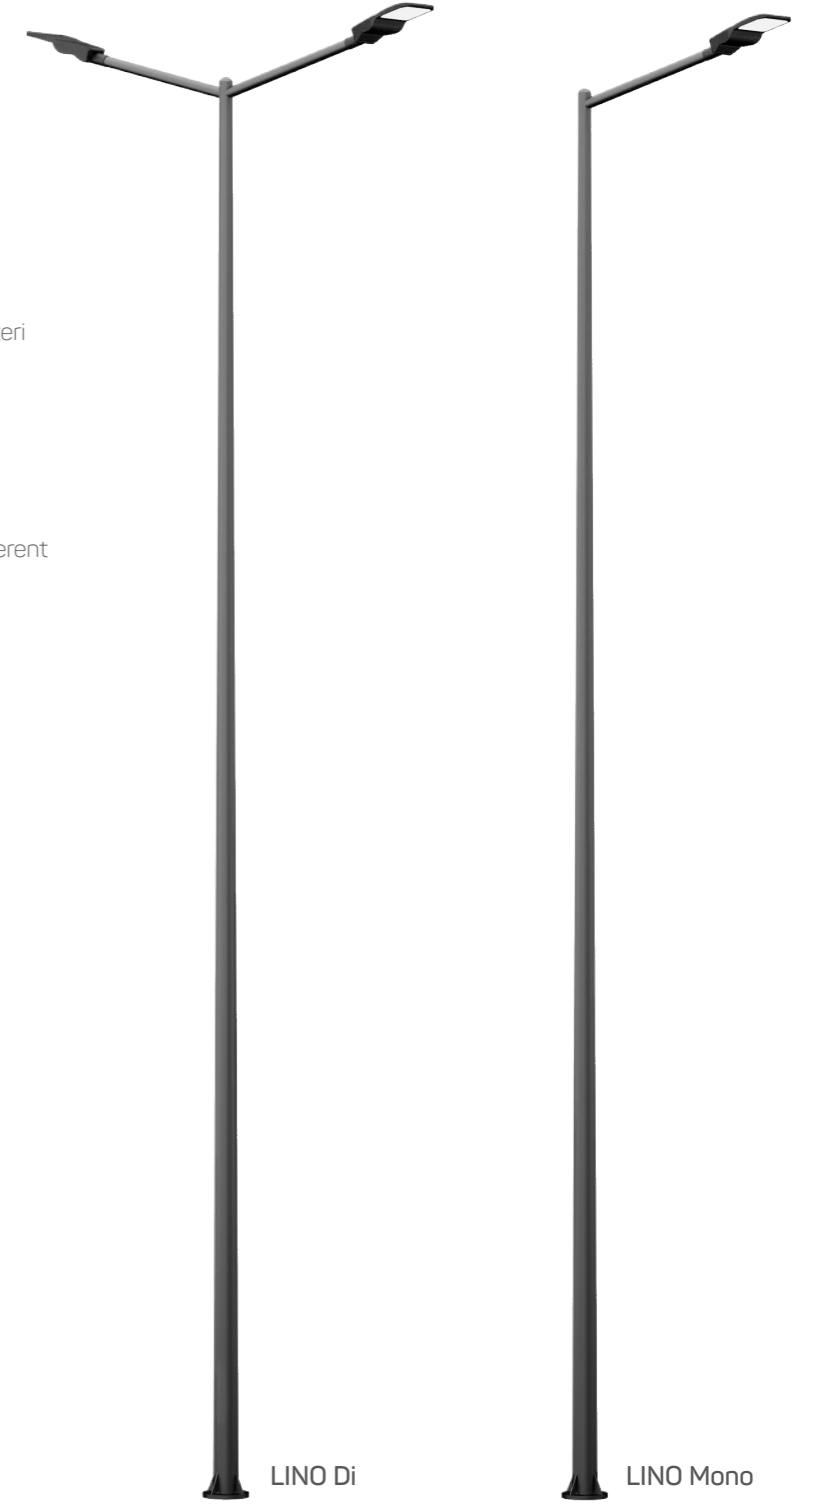

* Katalogda yer alan direk ve konsol ölçüleri standart ölçülerdir. / Mast and console measurements in the catalog are standard measurements.

* Talep edilen tüm özel ölçüler hesaplamalar sonrası üretilmektedir. / All requested special metrics are produced after calculations.

* Statik hesaplamalar sonrasında firmamız ölçülerde düzeltme hakkını saklı tutar. / After static calculations Alcop Design reserves the right to correct the measurement.