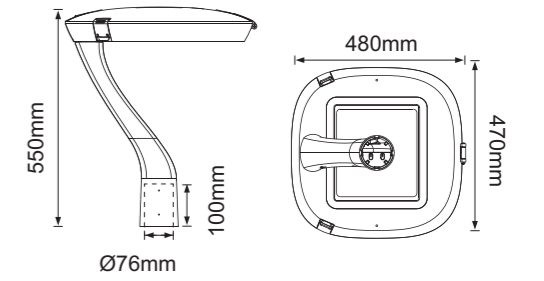

STANDARD SPECIFICATIONS

1. **Body** : Electrostatic powder coated aluminum injection casting body.
   Lid : UV protected PC cover.
   Power : 60W - 90W (220VAC)
   LED : SMD LED with high color rendering (Ra≥80) with a minimum lifespan of 100,000 hours (L70-85°C).
   Driver : High efficiency Driver with constant current output.
   Light Angle : 30°, 60°, 90°, Asm.
   Light Color : 3000K, 4000K, 6500K

Buse®
aydınlatma