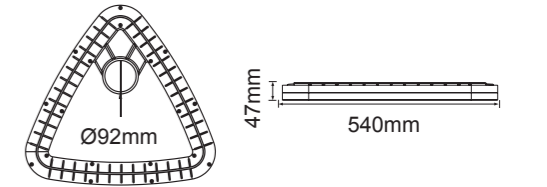

LED Aydınlatma Armatürleri

LED Lighting Fixtures

MONA

Buse
aydınlama®

STANDART ÖZELLİKLER

1. **Gövde** : Elektrostatik toz boyalı alüminyum enjeksiyon döküm gövde.
   Kapak : UV korumalı PC kapak.
   Güç : 60W - 90W (220VAC)
   LED : Minimum 100.000 saat (L70-85°C) ömürlü, yüksek renksel geriverime sahip (Ra≥80) SMD LED.
   Sürücü : Sabit akım çıkışlı yüksek verimli Sürücü.
   Işık Açısı : 120°
   Işık Rengi : 3000K, 4000K, 6500K

STANDARD SPECIFICATIONS

1. **Body** : Electrostatic powder coated aluminum injection casting body.
   Lid : UV protected PC cover.
   Power : 60W - 90W (220VAC)
   LED : SMD LED with high color rendering (Ra≥80) with a minimum lifespan of 100,000 hours (L70-85°C).
   Driver : High efficiency Driver with constant current output.
   Light Angle : 120°
   Light Color : 3000K, 4000K, 6500K