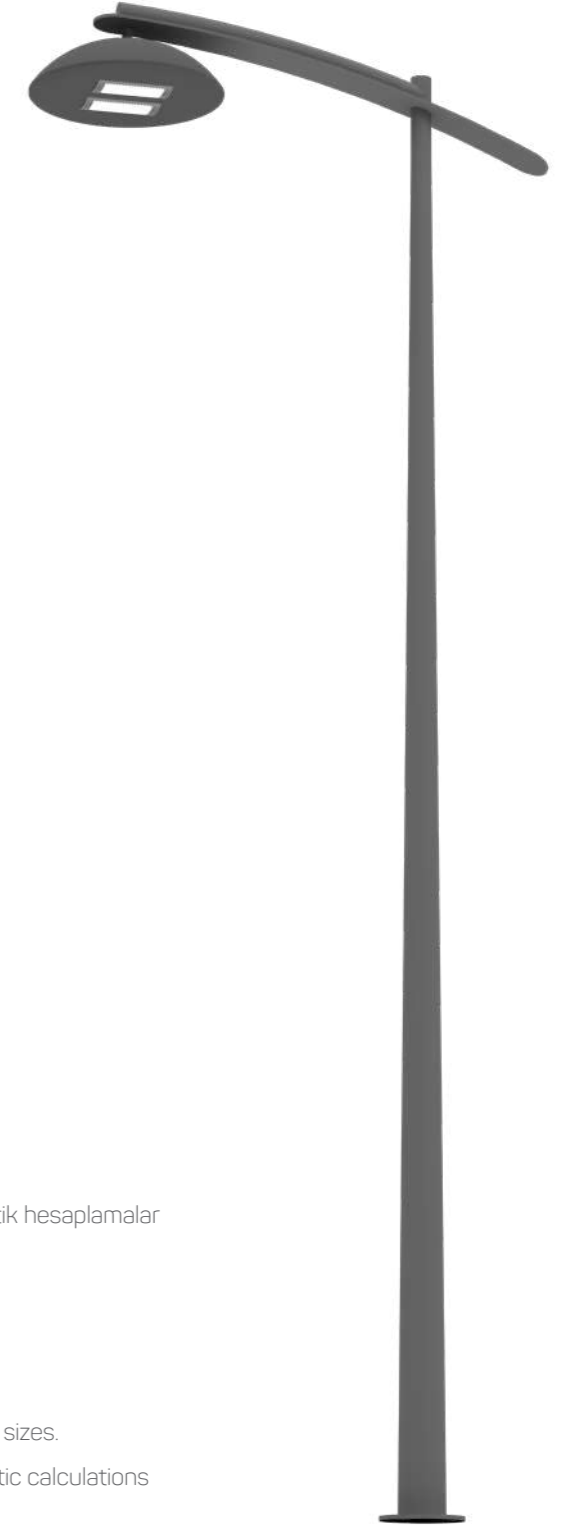

Dekoratif Direkler

Decorative Poles

TEMPUS

MODÜL ÖZELLİKLERİ

GÜÇ	: 30W - 60W Ayarlanabilir Sistem
KONTROL	: 5 Versiyon DIM Özelliği
30W - 60W	: 3150 Lümen - 6300Lümen
IŞIK RENGİ	: 3000K - 4500K - 6500K Seçenekleri
GÖVDE	: Alüminyum Enjeksiyon Modül Kasa
CAM/DİFÜZÖR	: UV Dayanımlı Optik Lens

MODULE SPECIFICATIONS

POWER	: 30W - 60W Adjustable System
CONTROL	: 5 Version DIM Feature
30W - 60W	: 3150 Lumen - 6300Lumen
LIGHT COLOR	: 3000K - 4500K - 6500K Options
BODY	: Aluminum Injection Module Case
GLASS/DIFFUSER	: UV Resistant Optical Lens

STANDART ÖZELLİKLER

- Görseldeki ürün 4m'dir.
- Farklı boy ve ebatlardaki tasarım istekleriniz için iletişime geçiniz.
- Dekoratif direkler; iklime ve kullanılacak armatür yüküne göre statik hesaplamalar sonrasında müşteri onayı ile üretilir.

STANDARD SPECIFICATIONS

- The product in the image is 4m.
- Please contact us for your design requests in different sizes and sizes.
- Decorative poles; It is produced with customer approval after static calculations according to the climate and the luminaire load to be used.

Buse
aydılatma

* Katalogda yer alan direk ve konsol ölçüleri standart ölçülerdir. / Mast and console measurements in the catalog are standard measurements.

* Talep edilen tüm özel ölçüler hesaplamalar sonrası üretilmektedir. / All requested special metrics are produced after calculations.

* Statik hesaplamalar sonrasında firmamız ölçülerde düzeltme hakkını saklı tutar. / After static calculations Alcop Design reserves the right to correct the measurement.