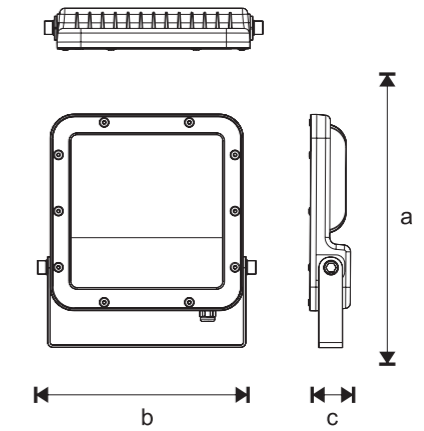

Technical Features / Teknik Özellikler

Lamp Type : Power LED

Warranty : 5 Years

Housing : Aluminium

Glass : 5mm Tempered

Paint : Electrostatic powder coating

IP : 66

Kelvin : 3000-4000-6000

CRI : >80

LED Lifetime : 50.000 h

Power Supply : 220-240 AC 50-60 Hz

Connectors : Stainless

Environment : Outdoor

Buse
aydınlama®