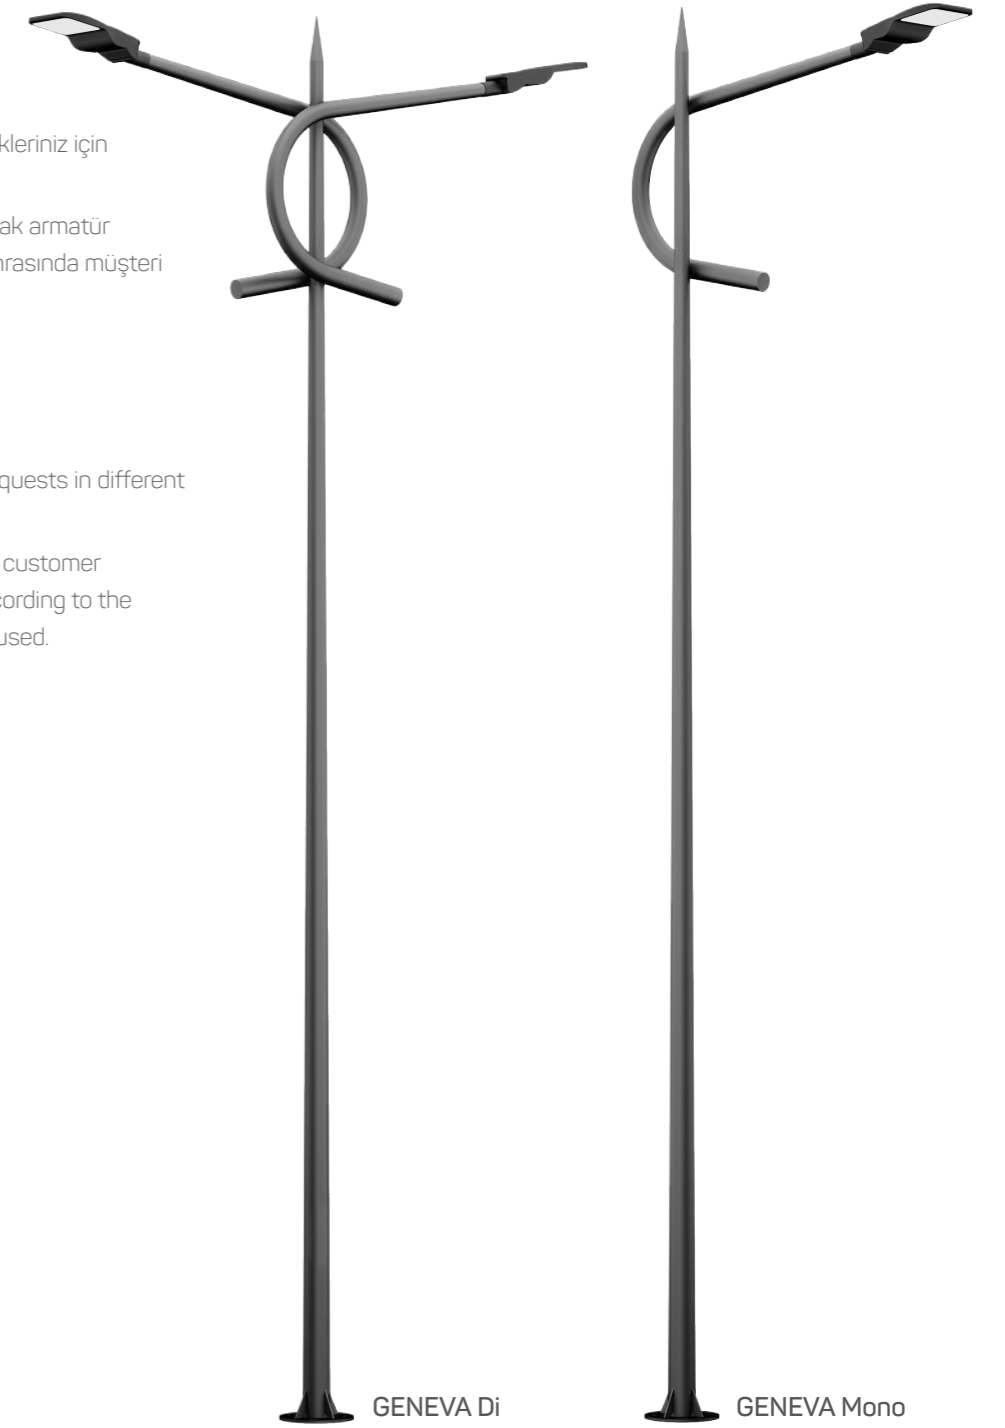

* Katalogda yer alan direk ve konsol ölçüleri standart ölçülerdir. / Mast and console measurements in the catalog are standard measurements.

* Talep edilen tüm özel ölçüler hesaplamalar sonrası üretilmektedir. / All requested special metrics are produced after calculations.

* Statik hesaplamalar sonrasında firmamız ölçülerde düzeltme hakkını saklı tutar. / After static calculations Alcop Design reserves the right to correct the measurement.