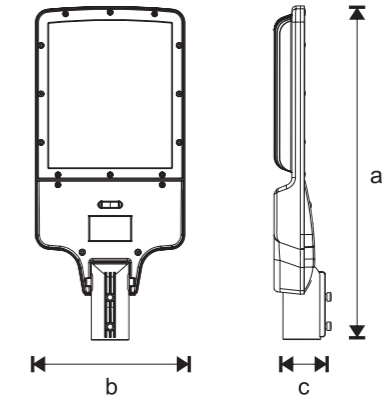

Lens angles / Lens açıları

Asymmetric

Model Model	Power (W) Güç (W)	Led Pcs Led Sayısı	Efficiency Verim	Light Output Işık Şiddeti	Technical Options Teknik Seçenekler
ALC140W60HP	140 Watt	60	%92	18600 lm	Dimmer Dali
ALC200W240MP	200 Watt	240 (3030)	%92	24800 lm	Nema 7 socket

24 L : Power Led
72 L : Mid power 3030