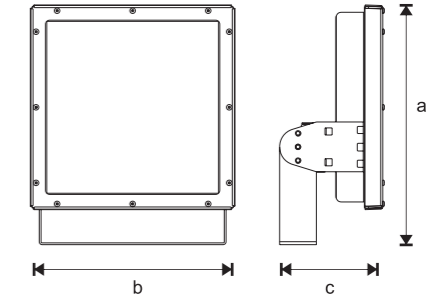

Lens angles / Lens açıları

Model Model	Power (W) Güç (W)	Led Pcs Led Sayısı	Efficiency Verim	Light Output Işık Şiddeti
ALC150W64HP	150 Watt	64	%94	17920 lm
ALC200W80HP	200 Watt	80	%92	24900 lm
ALC250W100HP	250 Watt	100	%94	28000 lm
ALC300W100HP	300 Watt	100 / 400	%96	32000 lm

Technical Options
Teknik Seçenekler

Dimmer
Dali

100 L : Power Led
400 L : Mid power 3030 / Lumen + %15