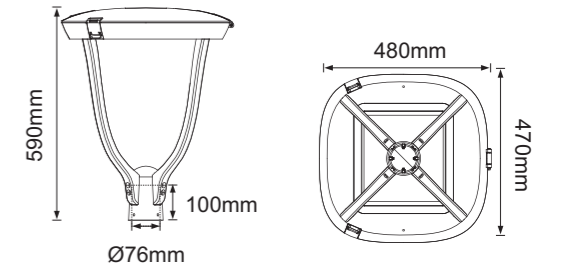

STANDARD SPECIFICATIONS

1. **Body** : Electrostatic powder coated aluminum injection casting body.
   Lid : UV protected PC cover.
   Power : 60W - 90W (220VAC)
   LED : SMD LED with high color rendering (Ra≥80) with a minimum lifespan of 100,000 hours (L70-85°C).
   Driver : High efficiency Driver with constant current output.
   Light Angle : 30°, 60°, 90°, Asm.
   Light Color : 3000K, 4000K, 6500K