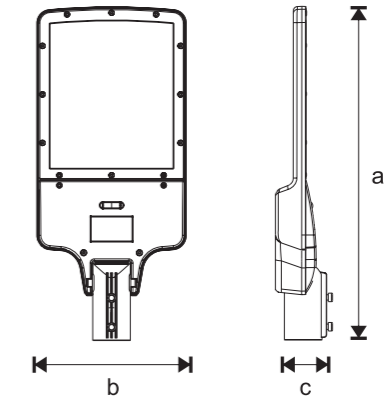

Lens angles / Lens açıları

Asymmetric

Model Model	Power (W) Güç (W)	Led Pcs Led Sayısı	Efficiency Verim	Light Output Işık Şiddeti	Technical Options Teknik Seçenekler
ALC80W36HP	80 Watt	36	%90	7400 lm	Dimmer Dali Nema 7 socket
ALC100W36HP	100 Watt	36	%90	11390 lm	
ALC100W60HP	100 Watt	60	%90	14520 lm	

24 L : Power Led
72 L : Mid power 3030